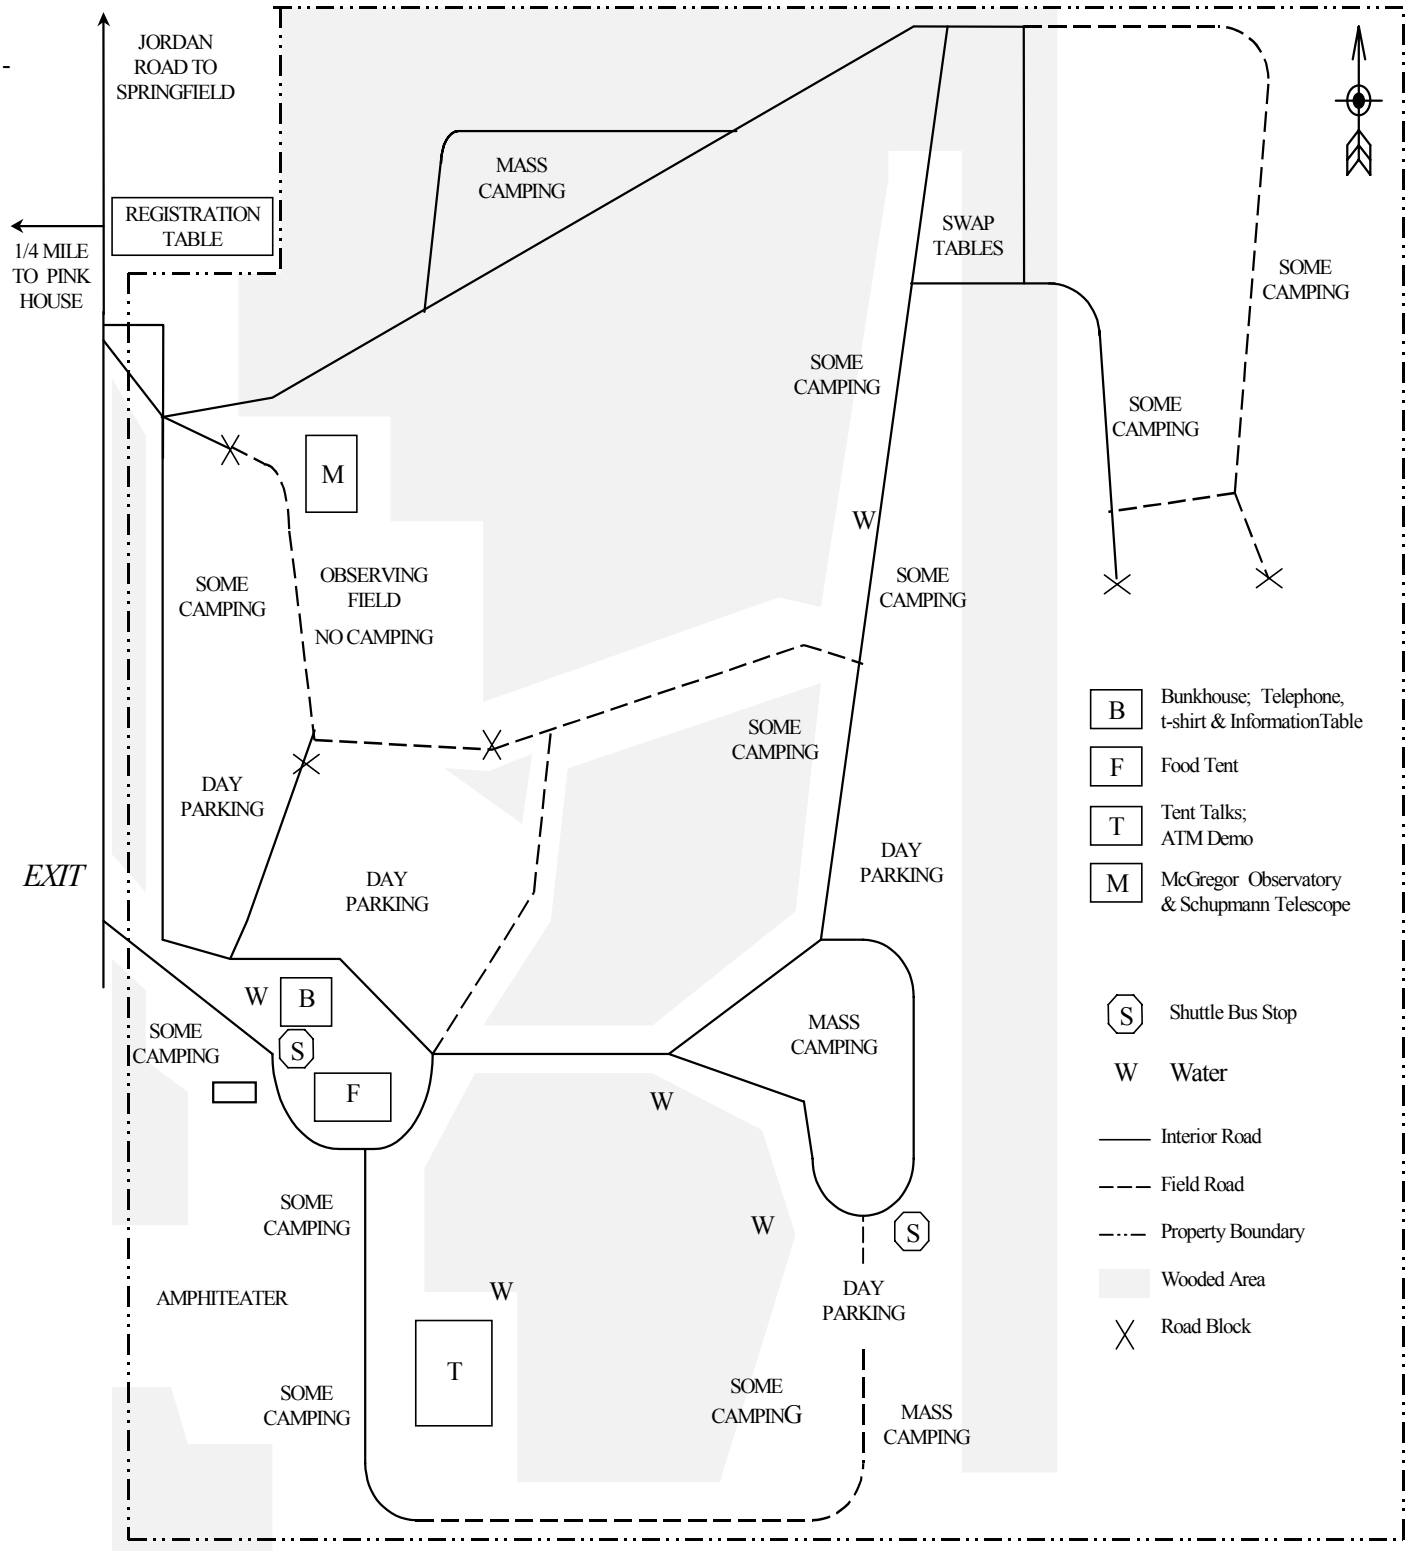

STELLAFANE EAST

Main Camping/Parking Area

- B Bunkhouse; Telephone, t-shirt & Information Table
- F Food Tent
- T Tent Talks; ATM Demo
- M McGregor Observatory & Schupmann Telescope

- S Shuttle Bus Stop
- W** Water
- Interior Road
- - - Field Road
- · - · - Property Boundary
- Wooded Area
- × Road Block