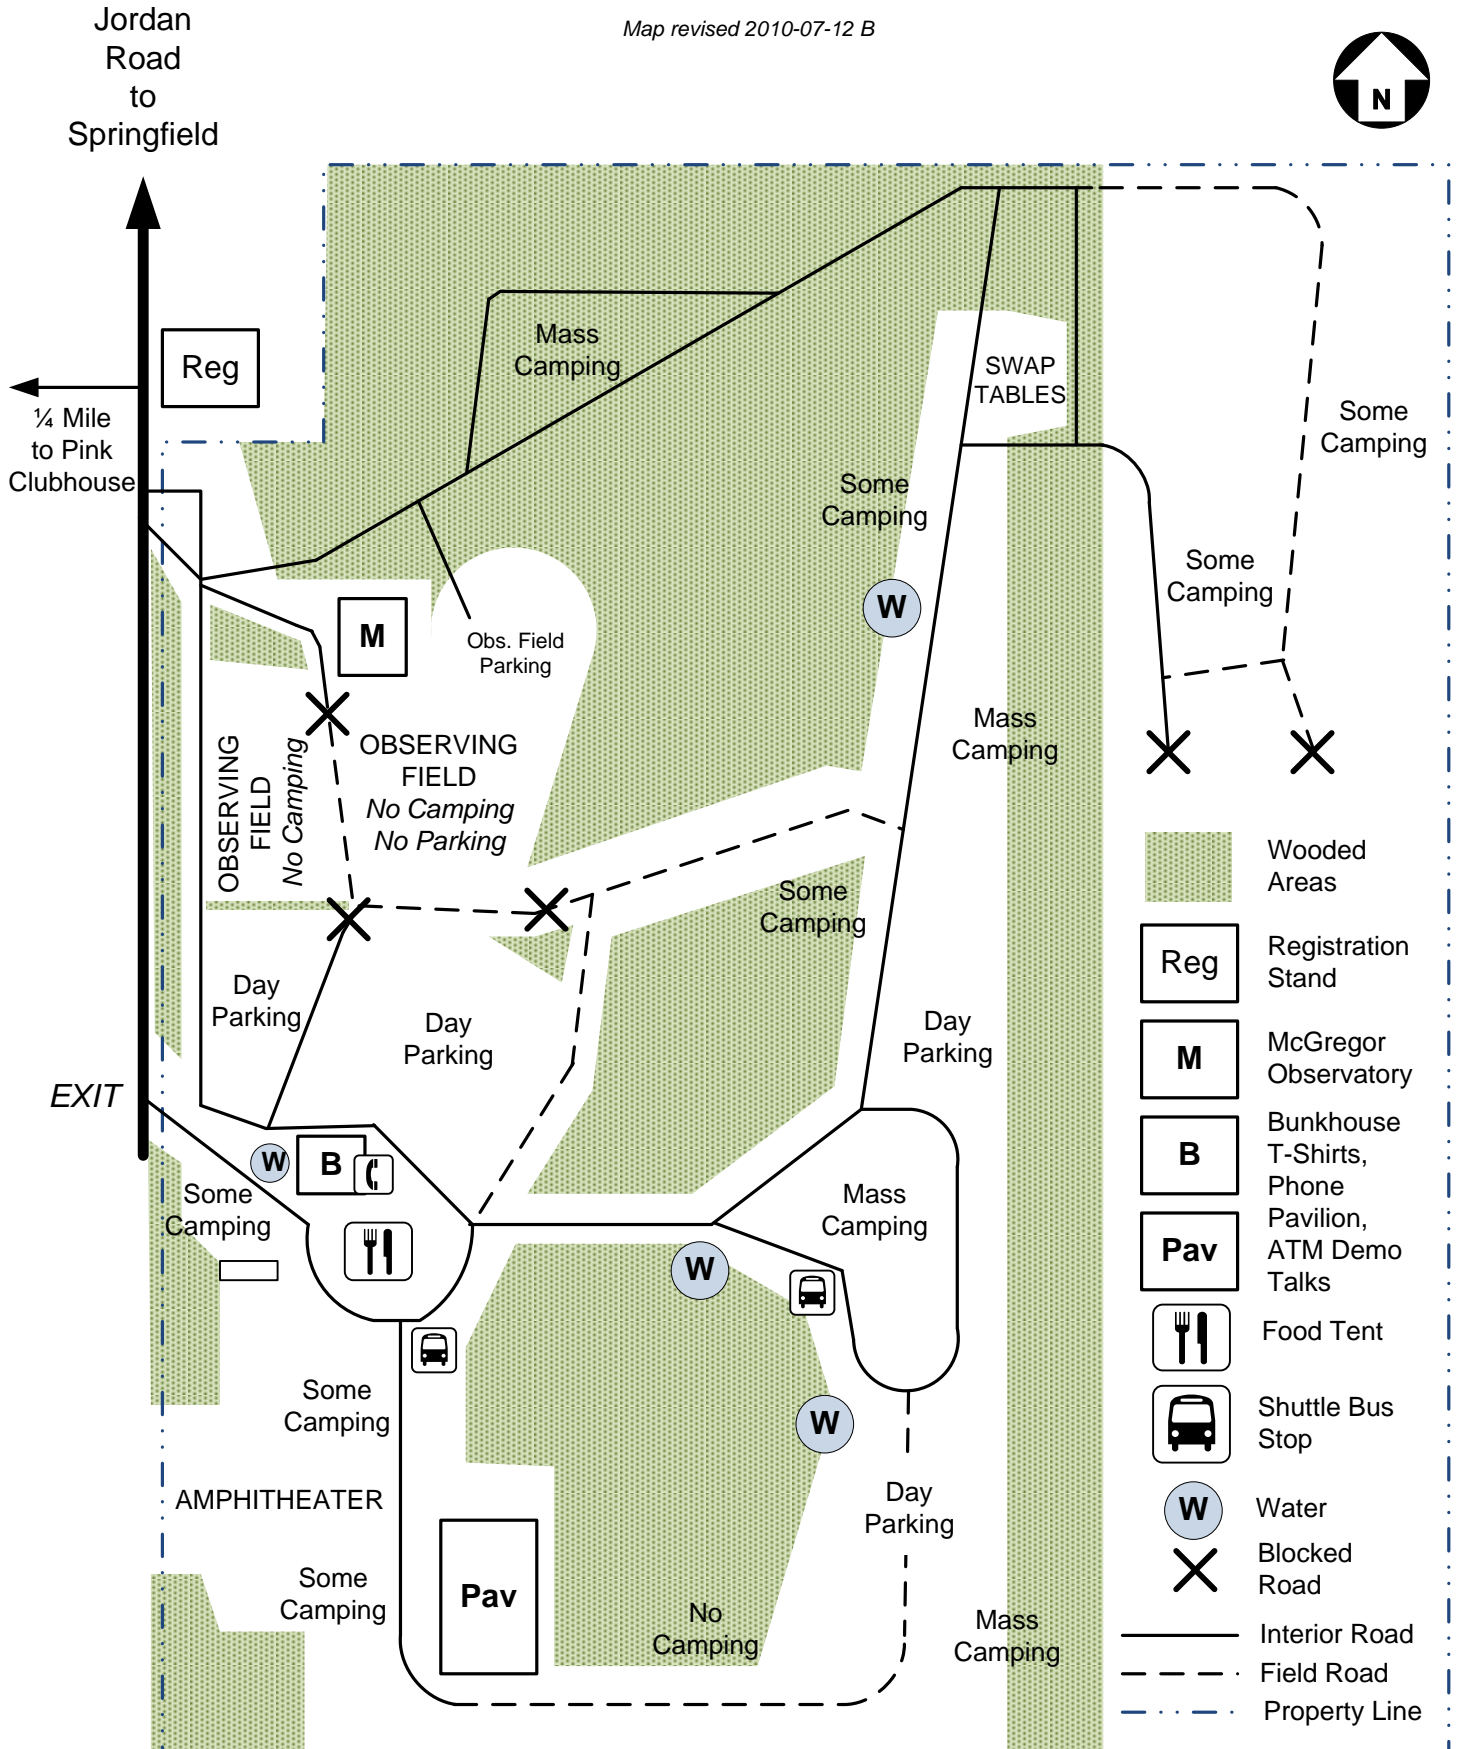

# STELLAFANE EAST

## Main Camping / Parking Area

Map revised 2010-07-12 B

-  Wooded Areas
-  Registration Stand
-  McGregor Observatory
-  Bunkhouse  
T-Shirts,  
Phone
-  Pavilion,  
ATM Demo  
Talks
-  Food Tent
-  Shuttle Bus  
Stop
-  Water
-  Blocked  
Road
-  Interior Road
-  Field Road
-  Property Line