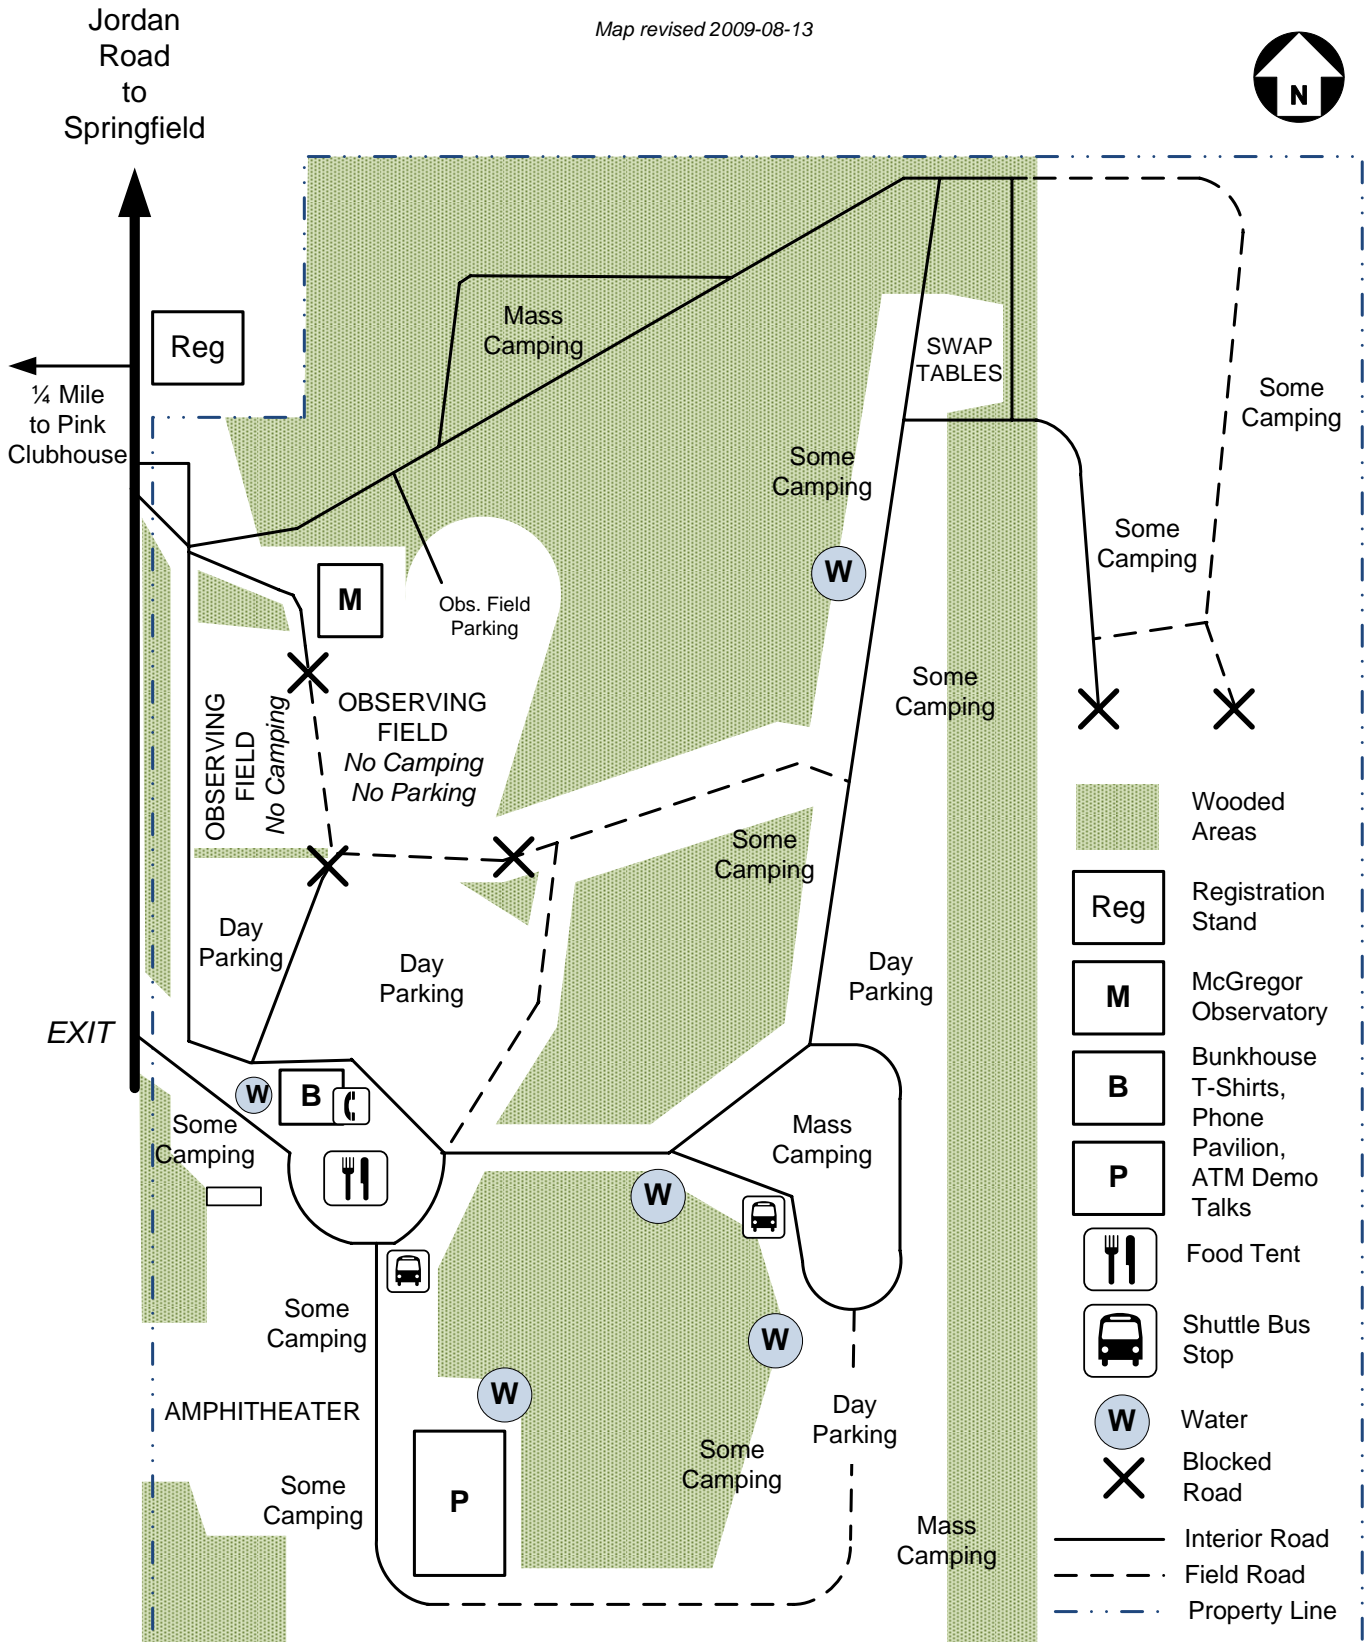

STELLAFANE EAST

Main Camping / Parking Area

Map revised 2009-08-13

-  Wooded Areas
-  Registration Stand
-  McGregor Observatory
-  Bunkhouse
T-Shirts, Phone
-  Pavilion,
ATM Demo Talks
-  Food Tent
-  Shuttle Bus Stop
-  Water
-  Blocked Road
-  Interior Road
-  Field Road
-  Property Line